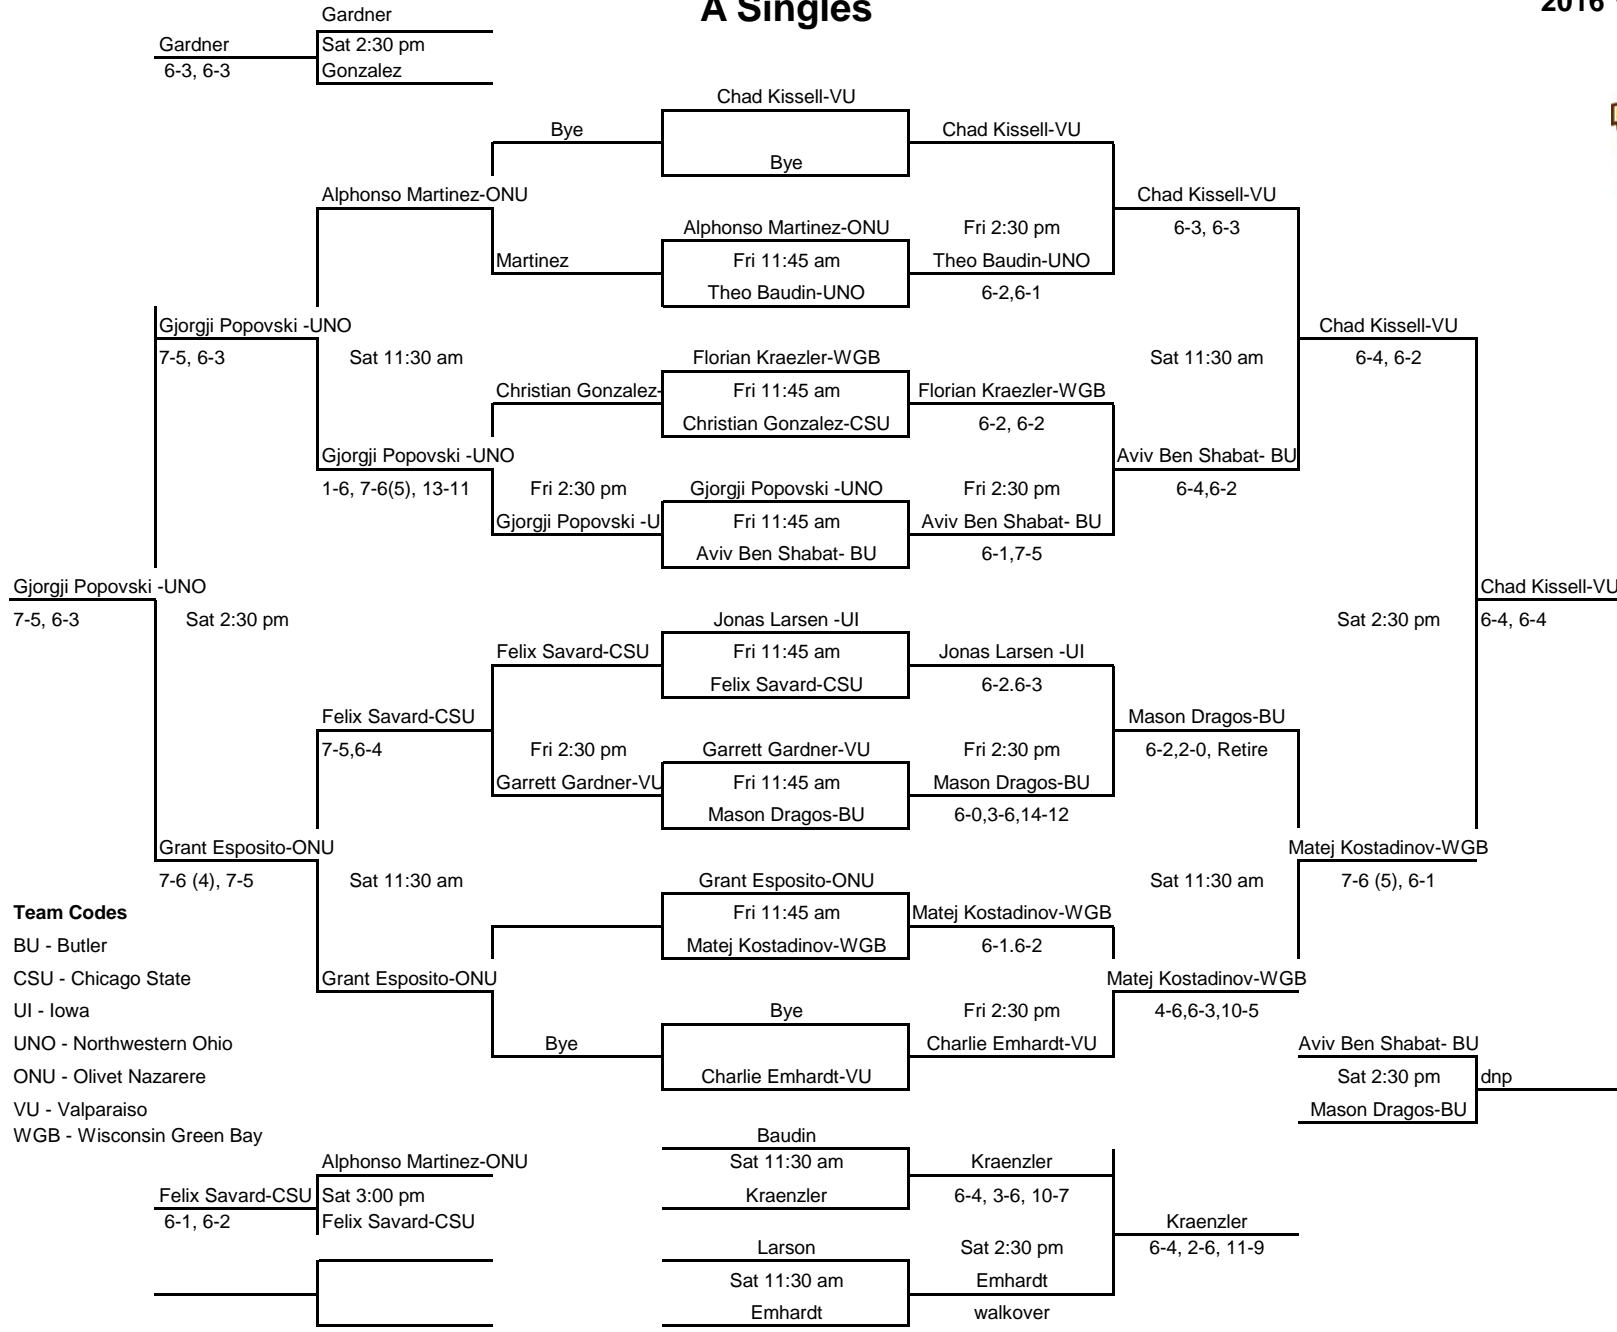

# A Singles

2016 Valpo Fall Invite  
October 14, 15

- Team Codes**  
 BU - Butler  
 CSU - Chicago State  
 UI - Iowa  
 UNO - Northwestern Ohio  
 ONU - Olivet Nazarene  
 VU - Valparaiso  
 WGB - Wisconsin Green Bay

# B Singles

2016 Valpo Fall Invite  
October 14, 15

**Team Codes**  
 BU - Butler  
 CSU - Chicago State  
 UI - Iowa  
 UNO - Northwestern Ohio  
 ONU - Olivet Nazarene  
 VU - Valparaiso  
 WGB - Wisconsin Green Bay