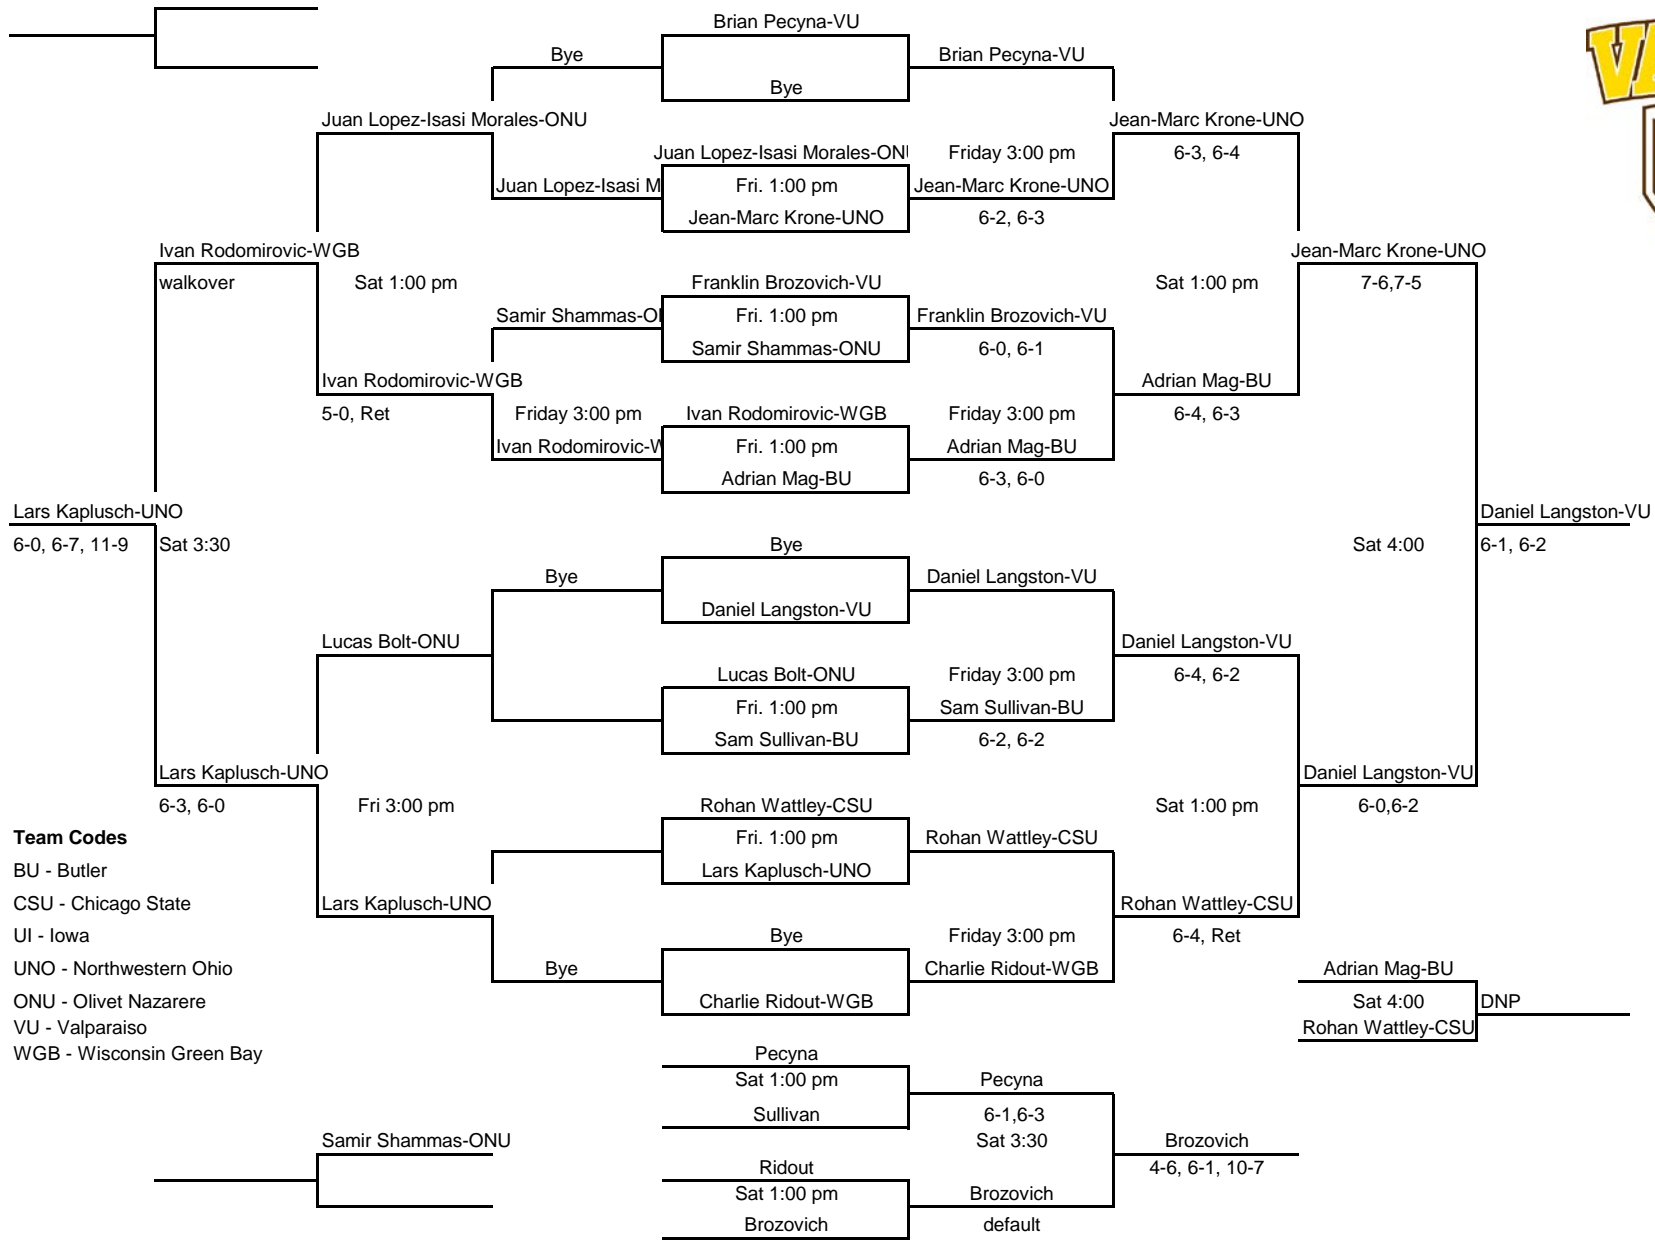

# A Singles

2016 Valpo Fall Invite  
October 14, 15

- Team Codes**  
 BU - Butler  
 CSU - Chicago State  
 UI - Iowa  
 UNO - Northwestern Ohio  
 ONU - Olivet Nazarene  
 VU - Valparaiso  
 WGB - Wisconsin Green Bay

# B Singles

2016 Valpo Fall Invite  
October 14, 15

**Team Codes**  
 BU - Butler  
 CSU - Chicago State  
 UI - Iowa  
 UNO - Northwestern Ohio  
 ONU - Olivet Nazarene  
 VU - Valparaiso  
 WGB - Wisconsin Green Bay

# C Singles

2016 Valpo Fall Invite  
October 14, 15

**Team Codes**  
 BU - Butler  
 CSU - Chicago State  
 UI - Iowa  
 UNO - Northwestern Ohio  
 ONU - Olivet Nazarene  
 VU - Valparaiso  
 WGB - Wisconsin Green Bay