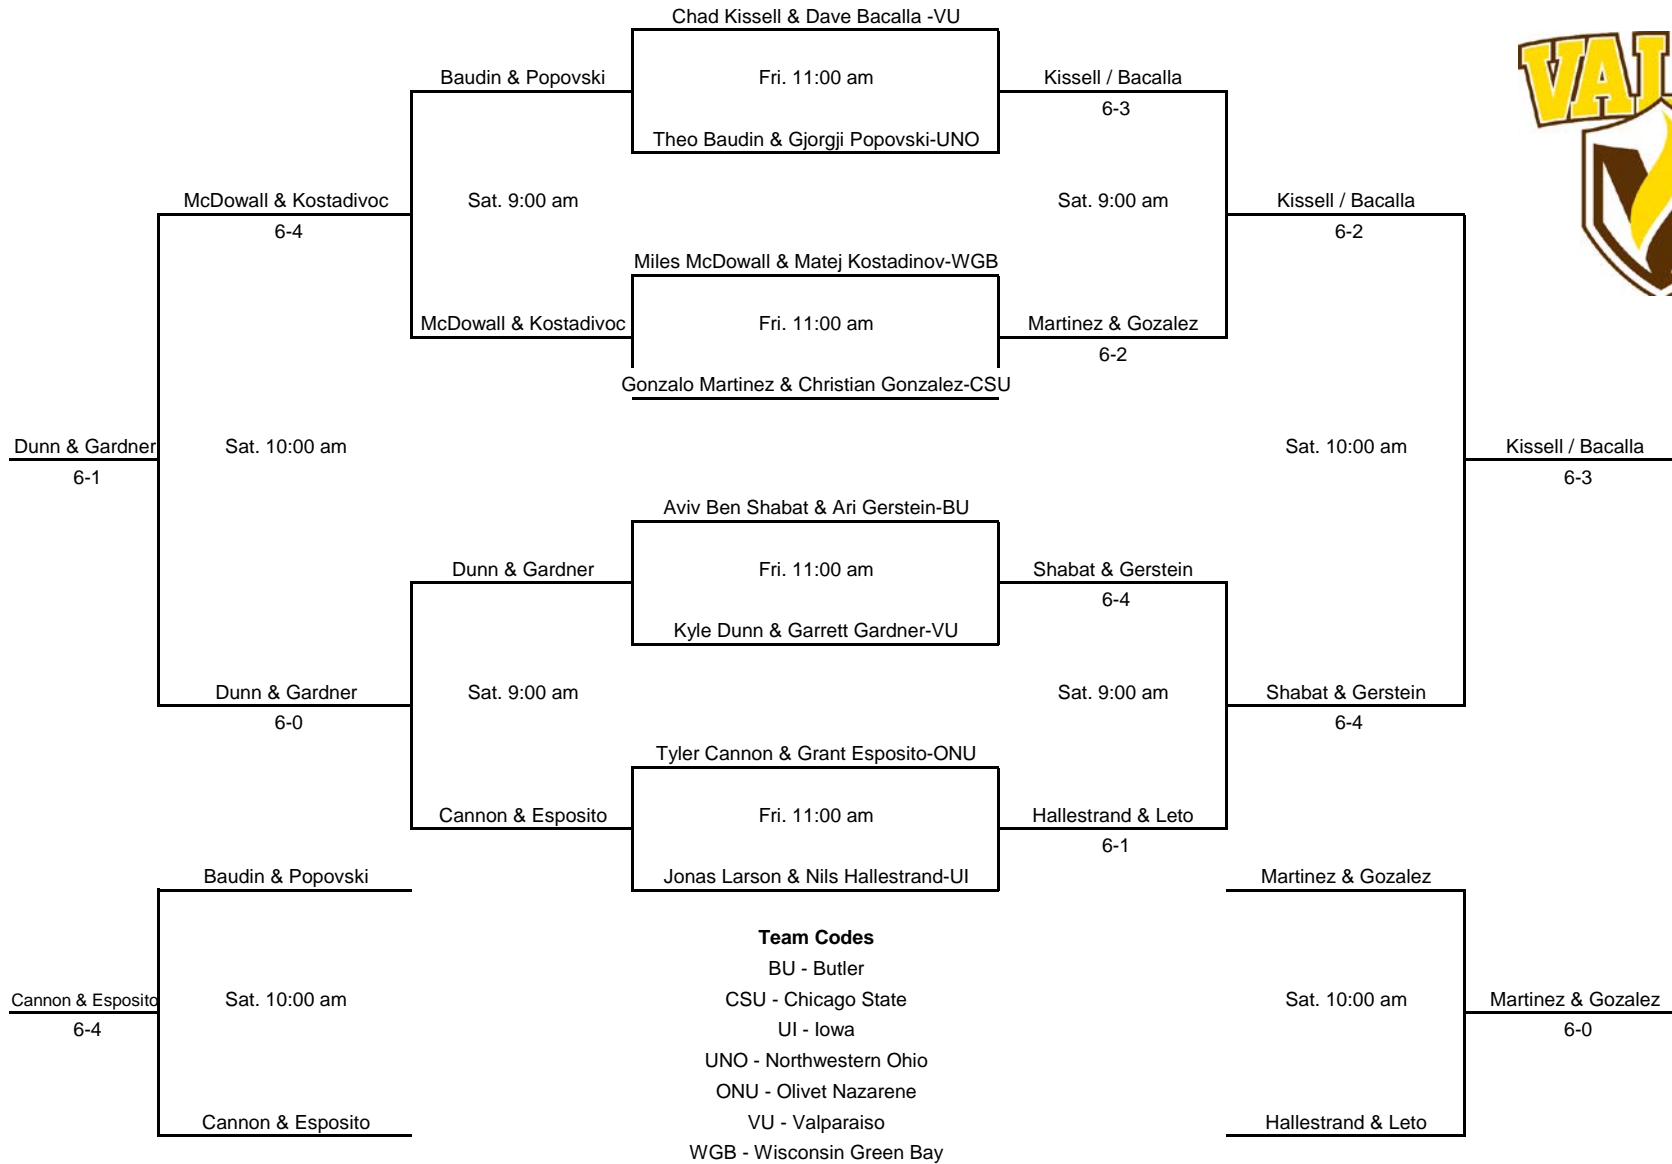

A Doubles

2016 Valpo Fall Invite
October 14, 15