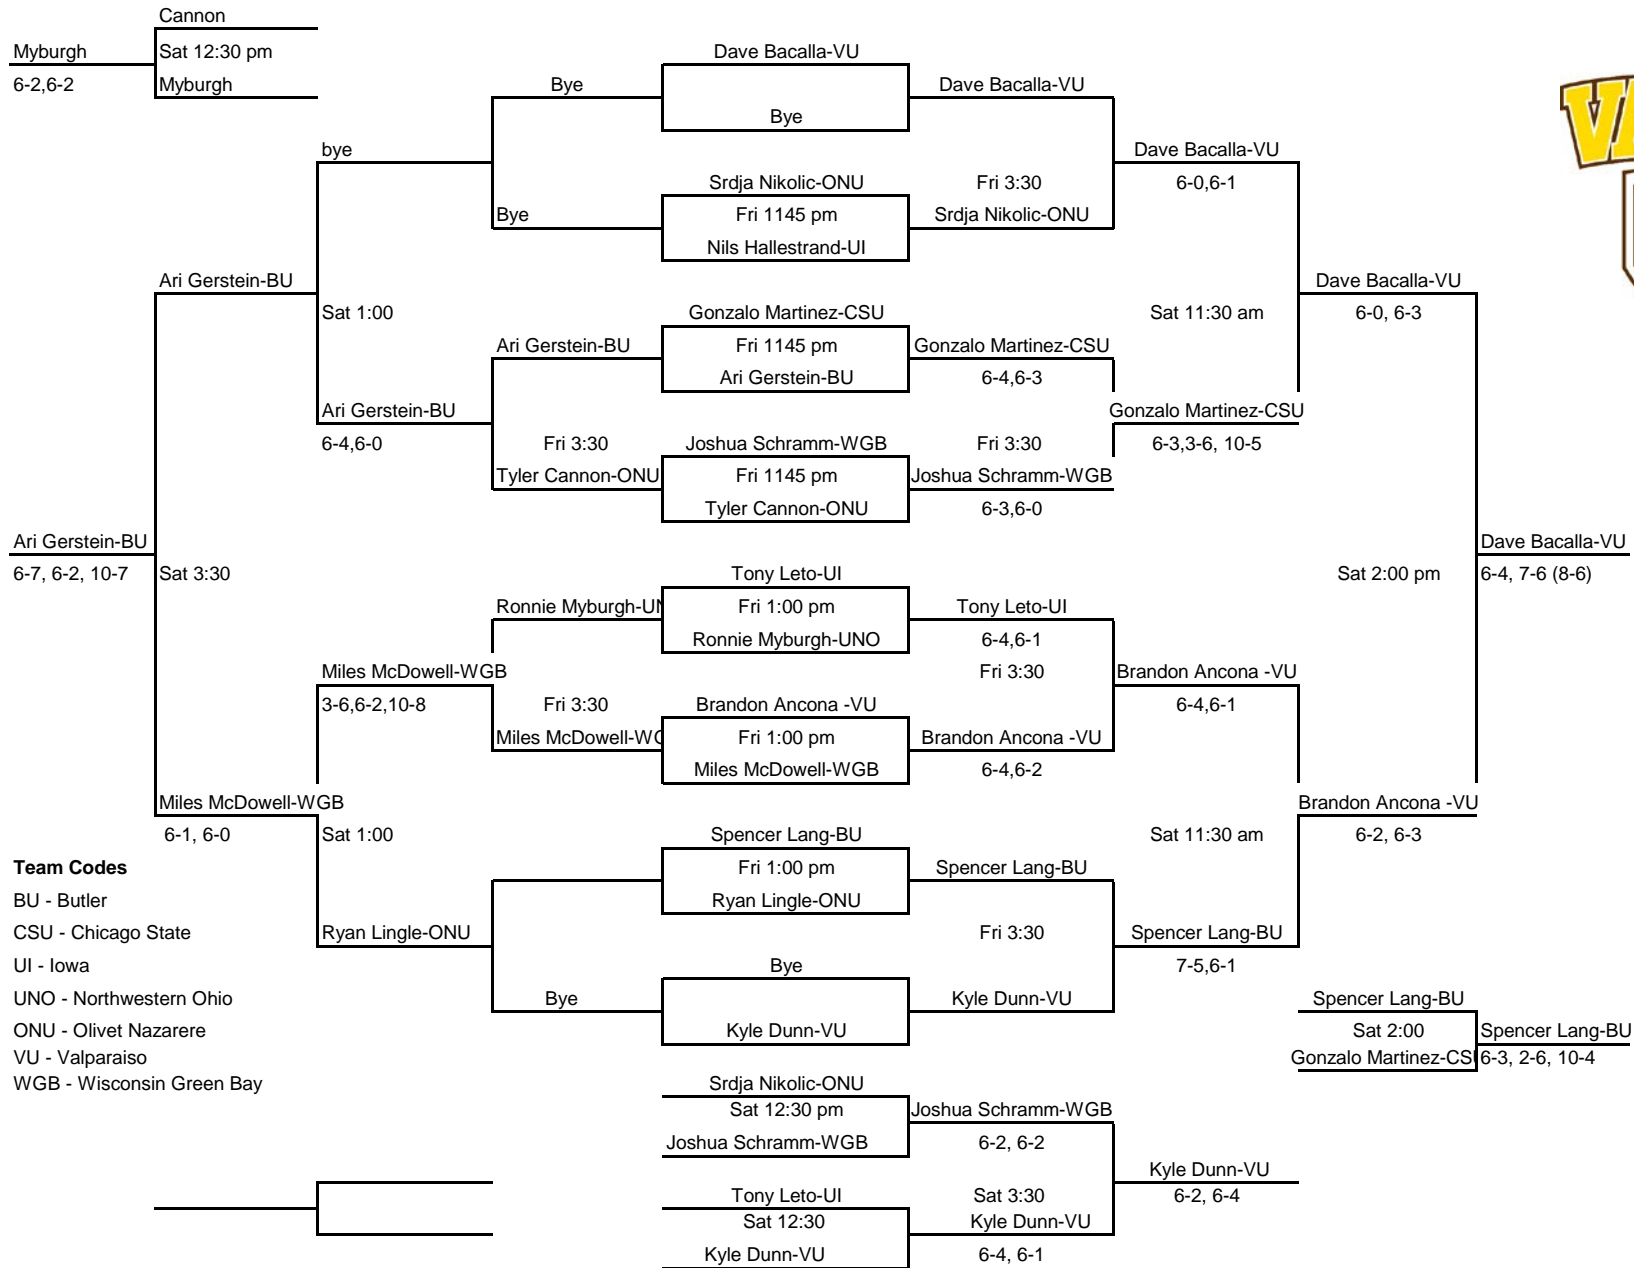

# A Singles

2016 Valpo Fall Invite  
October 14, 15

- Team Codes**  
 BU - Butler  
 CSU - Chicago State  
 UI - Iowa  
 UNO - Northwestern Ohio  
 ONU - Olivet Nazarene  
 VU - Valparaiso  
 WGB - Wisconsin Green Bay

# B Singles

2016 Valpo Fall Invite  
October 14, 15

**Team Codes**  
 BU - Butler  
 CSU - Chicago State  
 UI - Iowa  
 UNO - Northwestern Ohio  
 ONU - Olivet Nazarene  
 VU - Valparaiso  
 WGB - Wisconsin Green Bay